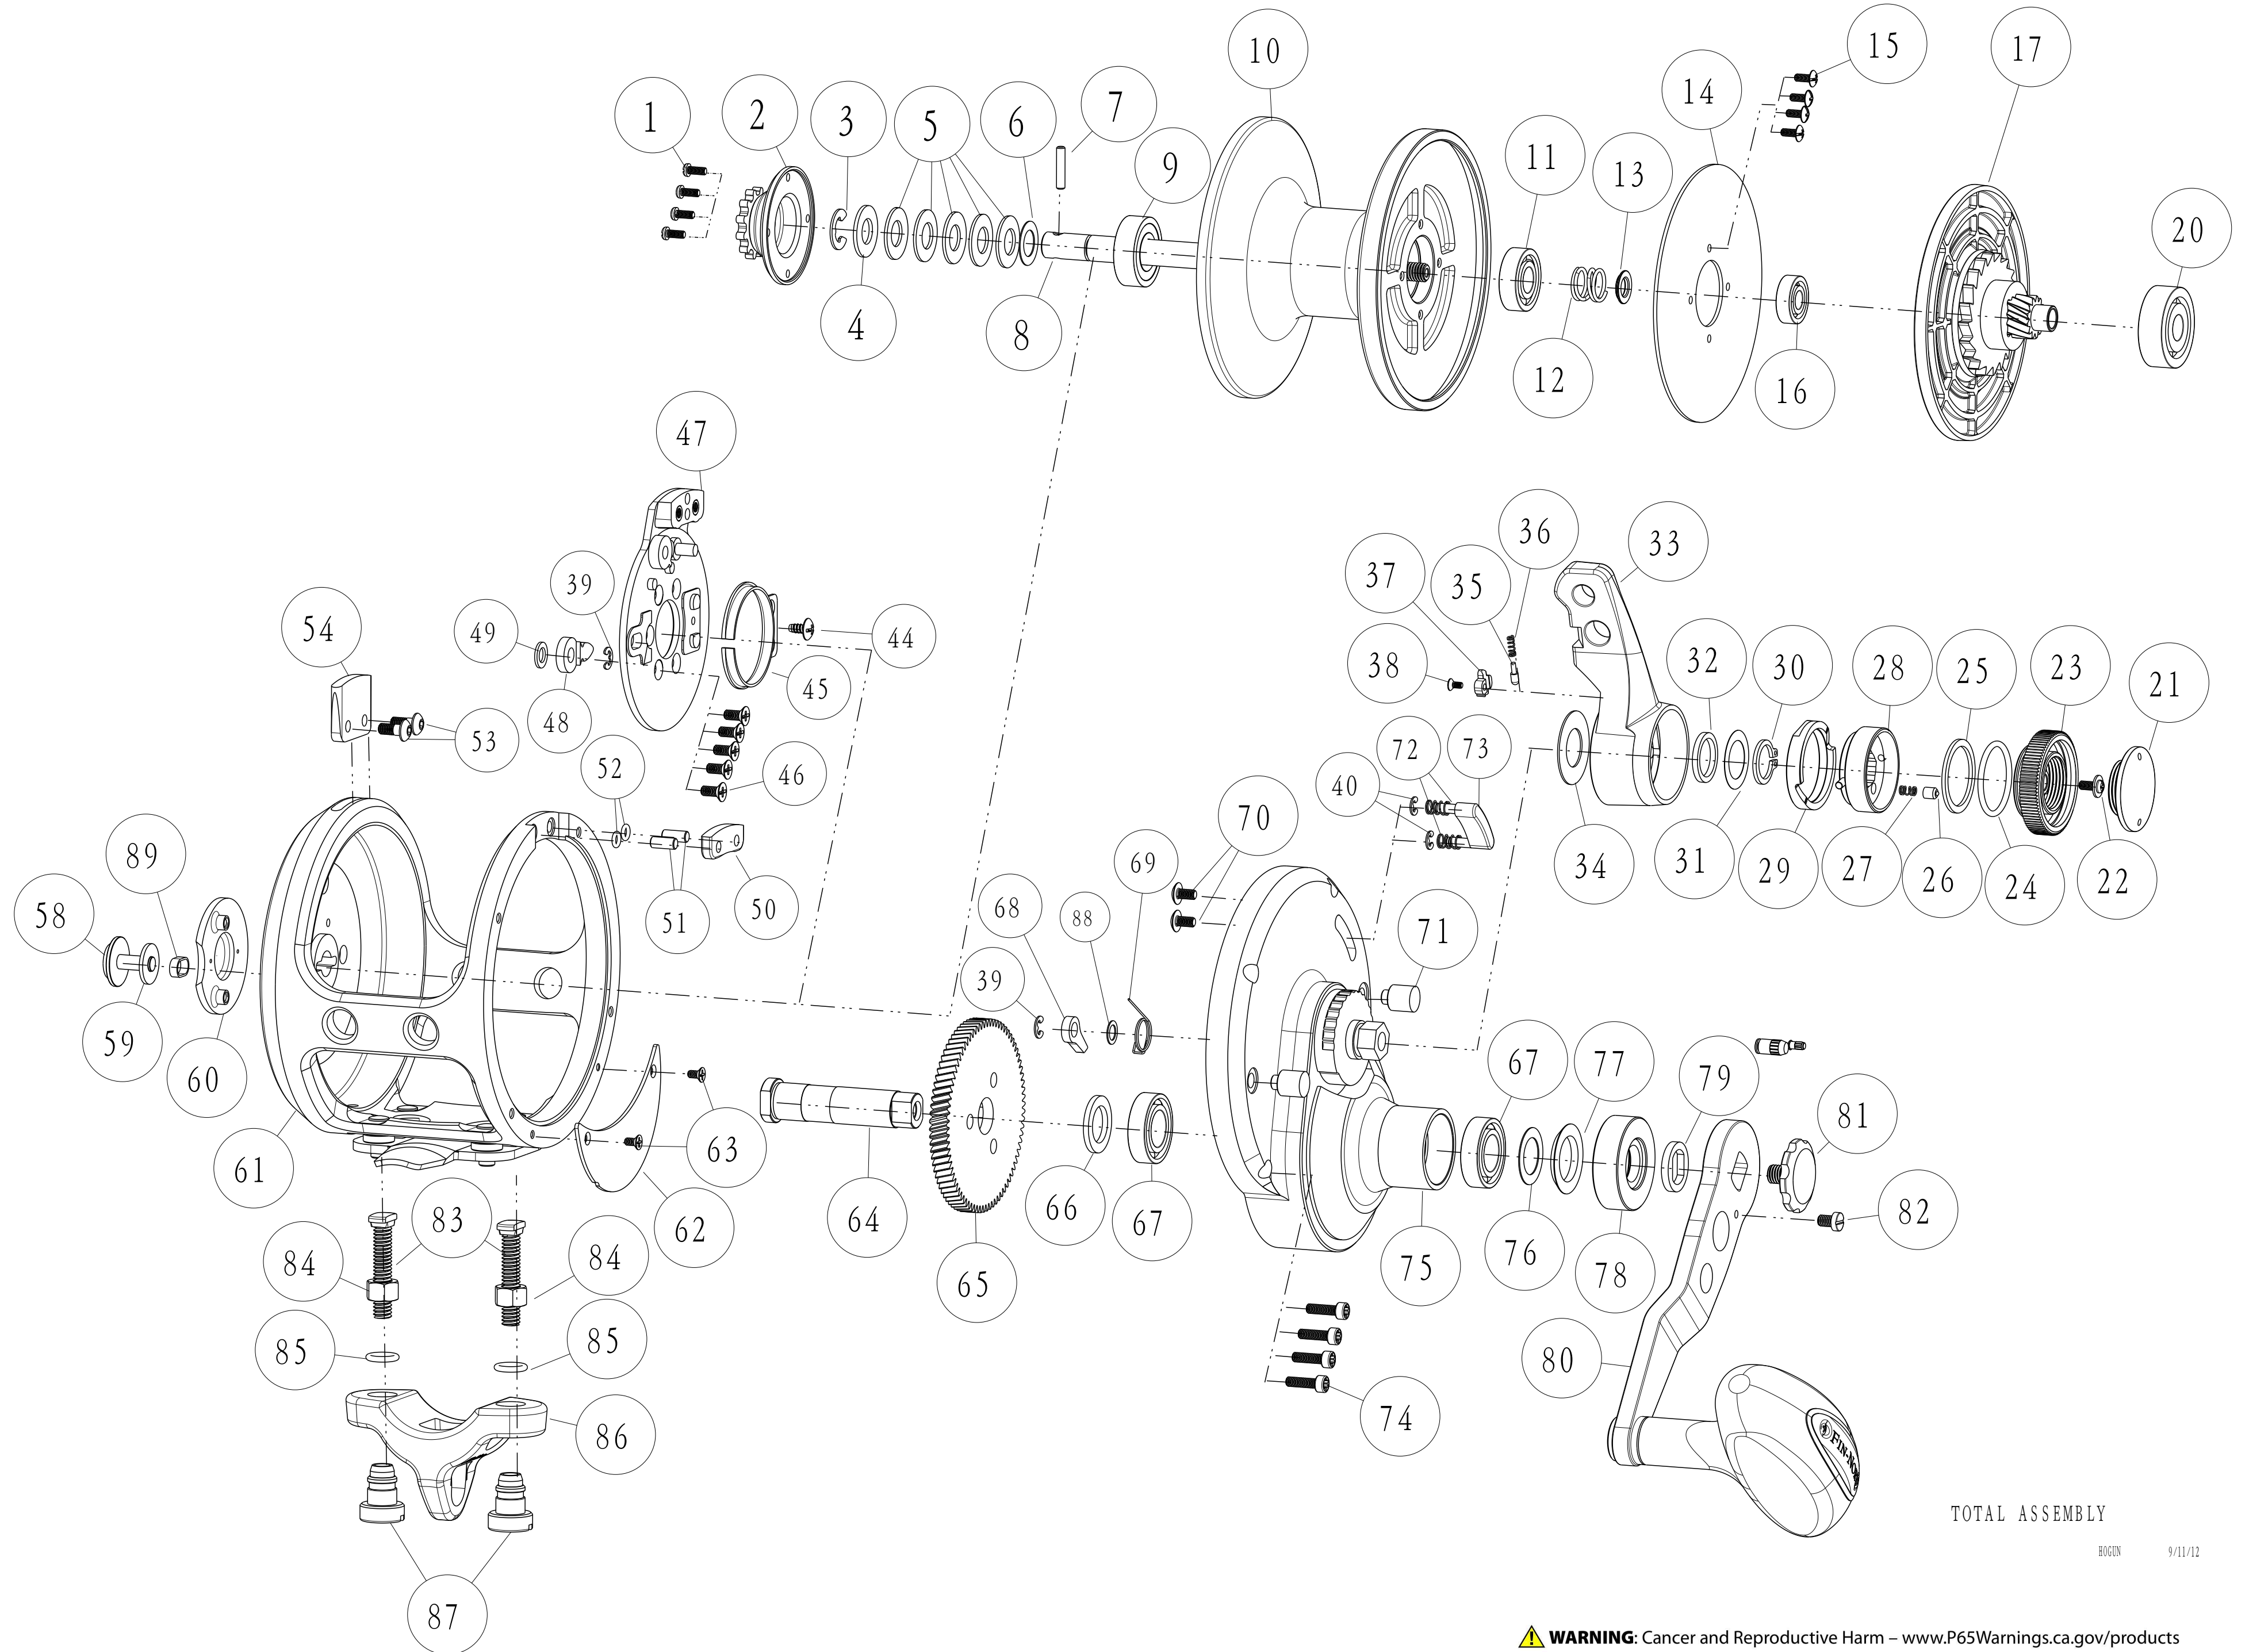

MA40 & MA50 EXPLODED VIEW

TOTAL ASSEMBLY

HOGON 9/11/12

FinNor Marquesa Lever Drag -MA40,MA50(OPEN TOP)									
Key No.	Description	Part No.			Key No.	Description	Part No.		Q'TY
		MA40	MA50	Q'TY			MA40	MA50	
1	Screw	LF057-01	☺	4	45	Click Spring	DF022-01	☺	1
2	Bait Click Ratchet Assembly	GM329-01	☺	1	46	Screw	TW107-04	☺	5
3	E-Ring	DF092-01	☺	1	47	Click Plate Holder	CM129-10	☺	1
4	Collar	DF081-02	☺	1	48	Bait Click Pawl	DF109-02	☺	1
5	Drag Spring	JF046-01	☺	5	49	Bait Click Lever Washer -B	CF035-01	☺	1
6	Washer	CF121-01	☺	1	50	Harness Lug Spacer - Right	CM160-01	☺	1
7	Spool Shaft Pin	DF093-01	☺	1	51	Pin	CM093-01	☺	2
8	Spool Shaft	CM015-01	DM015-01	1	52	O-Ring	CM101-01	☺	2
9	Ball Bearing	VF017-02	☺	1	53	Screw	CM123-01	☺	2
10	Spool	CM021-01	DM021-01	1	54	Harness Lug Spacer - Left	DM160-01	☺	1
11	Ball Bearing	KF017-01	☺	1	60	Badge	CF148-01	☺	1
12	Spring	CF040-01	☺	1	61	Frame Assembly	GM301-02	HM301-02	1
13	Collar	BF094-01	☺	1	62	Drive Gear Cover	CM143-01	☺	1
14	Drag Disc	CM059-01	☺	1	63	Screw	CF107-01	☺	2
15	Screw	CM057-01	☺	1	64	Crank Shaft	GM008-01	☺	1
16	Ball Bearing	CF117-02	☺	1	65	Drive Gear	GM012-01	☺	1
17	Drag Plate Assembly	CM348-01	☺	1	66	Washer	GM035-01	☺	1
20	Ball Bearing	JF017-01	☺	1	67	Ball Bering	CF017-02	☺	2
21	Pre Set Knob Cover	CF110-01	☺	1	68	Anti Reverse Pawl	DF063-02	☺	2
22	Screw	CX076-04	☺	1	69	Stopper Spring	CF096-01	☺	2
23	Pre Set Knob	CF029-03	☺	1	70	Screw	QW123-10	☺	2
24	O-Ring	CF101-01	☺	1	71	Locating Collar	DF118-01	☺	2
25	Friction Washer	DF121-01	☺	1	72	Strike Button Pin Spring	CF022-01	☺	2
26	Click Pin	CF098-01	☺	1	73	Strike Button	CF062-02	☺	1
27	Click Spring	DF114-01	☺	1	74	Screw	CF053-01	☺	4
28	Drag Cam B Assembly	CF353-01	☺	1	75	Gear Side Cover Assembly	CM324-02	☺	1
29	Drag Cam A	CF028-01	☺	1	76	Adjustment Washer	DF035-01	☺	1
30	External Ring	JF075-01	☺	1	77	Rubber Seal	CM172-01	☺	1
31	Adjustment Washer	CF038-02	☺	1	78	Handle Washer	CM054-01	☺	1
32	Bushing	DF017-01	☺	1	79	Spacer	AM160-01	☺	1
33	Drag Lever	CM055-01	☺	1	80	Handle Arm Assembly	GM318-01	☺	1
34	Drag Lever Washer	BM038-01	☺	1	81	Handle Nut	CF003-01	☺	1
35	Click Pawl	CM098-01	☺	1	82	Handle Nut Screw	CF065-01	☺	1
36	Click Spring	CM114-01	☺	1	83	Rod Clamping Bolt	CF125-01	☺	2
37	Screw	DW107-02	☺	1	84	Nut	JF003-01	☺	2
38	Cover	CM161-01	☺	1	85	O-Ring	LF101-01	☺	2
39	E-Clip	NX092-01	☺	4	86	Rod Clamp	XF154-01	☺	1
40	E-Clip	NX090-01	☺	1	87	Rod Clamp Nut	CF161-01	☺	2
44	Tapping Screw	QW125-02	☺	1	88	Mylar Washer	BAA076-01	☺	1
58	Bait Click Lever	CF109-01	☺	1	89	Bait Click Lever Bushing	CM088-01	☺	1
59	Bait Click Lever Washer -A	CF032-01	☺	1					